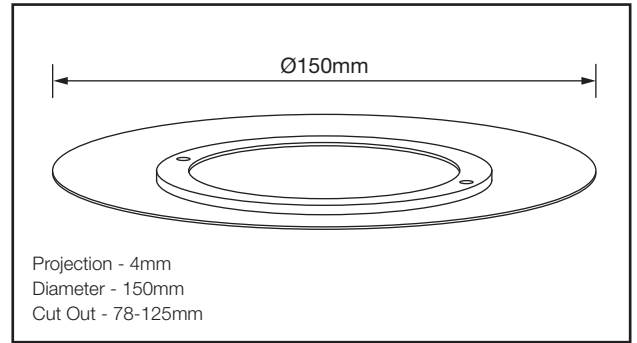

AFD75/CP/**

Converter Plates For iCan75
(AFD75 Range)

iCan75™

PRODUCT FEATURES

- Available In Polar White, Satin Nickel, Polished Chrome, Carbon Black
- Compatible With iCan75 (AFD75) & iCan75 Platinum (AFDP75) Models
- Can Be Used To Install Into Existing Space

TECHNICAL SPECIFICATIONS

| Code | Finish |
|--------------|-----------------|
| AFD75/CP/WH | Polar White |
| AFD75/CP/SN | Satin Nickel |
| AFD75/CP/PC | Polished Chrome |
| AFD75/CP/BLK | Carbon Black |